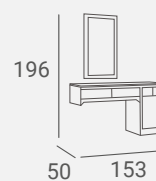

INDUSTRIAL BARBER STYLING UNIT

Fronts made of high-gloss lacquered MDF.

Bodies made of laminated board.

Marble top or basin as an option.

Available as single or multiperson unit.

Fronty wykonane z MDFu lakierowanego na wysoki połysk.

Szafki wykonane z płyty laminowanej.

Marmurowy blat lub umywalka jako opcja.

Dostępna w wersji jedno lub wieloosobowej.