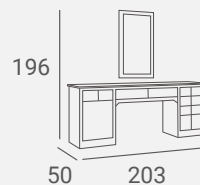

INDUSTRIAL BARBER STYLING UNIT

Fronts made of high-gloss lacquered MDF.

Bodies made of laminated board.

Marble top or basin as an option.

Available as single or multiperson unit.

Fronty wykonane z MDFu lakierowanego na wysoki połysk.

Szafki wykonane z płyty laminowanej.

Marmurowy blat lub umywalka jako opcja.

Dostępna w wersji jedno lub wieloosobowej.