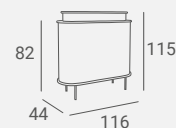

LEVANTE RECEPTION DESK

Legs and handles available in black or gold. Top and shelf made of laminated board.

Slats in standard available in 8 lacquer colors.

Doors and drawer fronts made of laminated board as standard. Optional slatted fronts available.

Nogi i uchwyty dostępne czarne lub złote. Blat i półka wykonane z płyty laminowanej.

Lamele w standardzie dostępne w 8 kolorach lakieru.

Drzwiczki i fronty szuflad wykonane z płyty laminowanej. Fronty z lameli jako opcja.