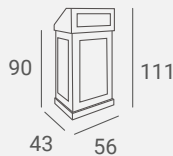

LEXUS RECEPTION DESK

EXPRESS
SALON FURNITURE

Selected versions are available from stock in the EXPRESS offer.
Wybrane wersje dostępne od ręki w ofercie AYALA 48h.

①

②

LAMINATE / PŁYTA LAMINOWANA: H3043

248

LEXUS RECEPTION DESK

Made of wenge or black laminated board.

Available in 2 widths

Wykonana z płyty laminowanej czarnej lub wenge.

Dostępna w 2 szerokościach.

①

②