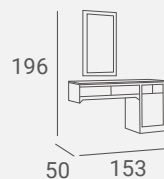

CLASSIC BARBER STYLING UNIT

Made of laminated board.

Marble top or basin as an option.

Available as single or multiperson unit.

Wykonana z płyty laminowanej.

Marmurowy blat lub umywalka jako opcja.

Dostępna w wersji jedno lub wieloosobowej.