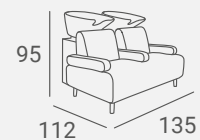

BOOM BACKWASH

Double unit.

Back cabinet equipped with open shelves.

Legs available in silver, gold or black.

Dwuosobowa.

Szafka pod misą wyposażona w otwarte półki.

Nogi dostępne w wersji: srebrnej, złotej lub czarnej.