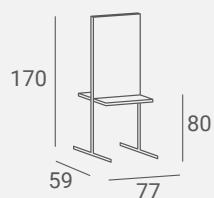

Seat made of transparent plastic.  
Upholstered seat cushion.

Siedzisko z transparentnego tworzywa.  
Tapicerowana poduszka.

**FLEX STYLING UNIT**  
 Designed for training sessions, easy to set up and move around.  
 Double unit, with folding shelves.  
 Frame white or black.