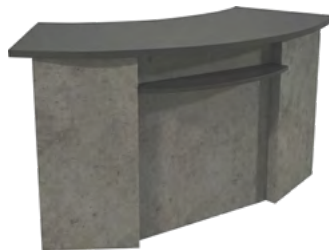

RECEPTION DESKS

E X

VIP
102

E X