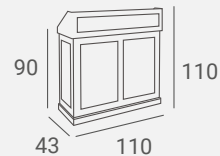

LEXUS RECEPTION DESK

EXPRESS
SALON FURNITURE

Selected versions are available from stock in the EXPRESS offer.
Wybrane wersje dostępne od ręki w ofercie AYALA 48h.

①

②

LAMINATE / PŁYTA LAMINOWANA: H3043

248

LEXUS RECEPTION DESK

Made of wenge or black laminated board.

Available in 2 widths

Wykonana z płyty laminowanej czarnej lub wenge.

Dostępna w 2 szerokościach.

①

②