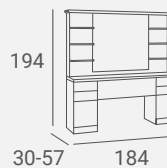

DAVOS BARBER STYLING UNIT

Made of laminated board.

White frontwash basin as an option.

Available as single or multiperson unit.

Wykonana z płyty laminowanej.

Biała umywalka typu frontwash jako opcja.

Dostępna w wersji jedno lub wieloosobowej.