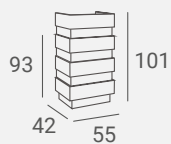

RENO RECEPTION DESK ①
RENO MINI RECEPTION DESK ②