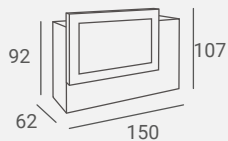

ROMA RECEPTION DESK
LED illumination in standard.
Oświetlenie LED w standardzie.