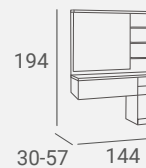

DAVOS BARBER STYLING UNIT

Made of laminated board.

White frontwash basin as an option.

Available as single or multiperson unit.

Wykonana z płyty laminowanej.

Biała umywalka typu frontwash jako opcja.

Dostępna w wersji jedno lub wieloosobowej.