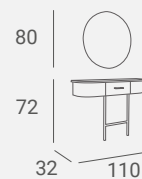

LED

LAMINATE / PŁYTA LAMINOWANA: U727

UPHOLSTERY / TAPICERKA: W110

LAMINATE / PŁYTA LAMINOWANA: BLACK MATT

VIDA STYLING UNIT

Mirror frame and legs and handle available in black or gold.

Mirror - LED backlight in standard.

Front made of light synthetic with a travertine structure.

Top with LED downlighting made of laminated board.

Rama lustra, nogi i uchwyt dostępne czarne lub złote.

Lustro - podświetlenie LED w standardzie.

Front z jasnego tworzywa o strukturze trawertynu.

Blat z płyty laminowanej z podświetleniem LED.