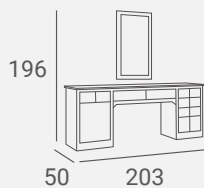

CLASSIC BARBER STYLING UNIT

Made of laminated board.

Marble top or basin as an option.

Available as single or multiperson unit.

Wykonana z płyty laminowanej.

Marmurowy blat lub umywalka jako opcja.

Dostępna w wersji jedno lub wieloosobowej.