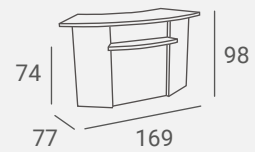

LAMINATE / PŁYTA LAMINOWANA D04095, U727