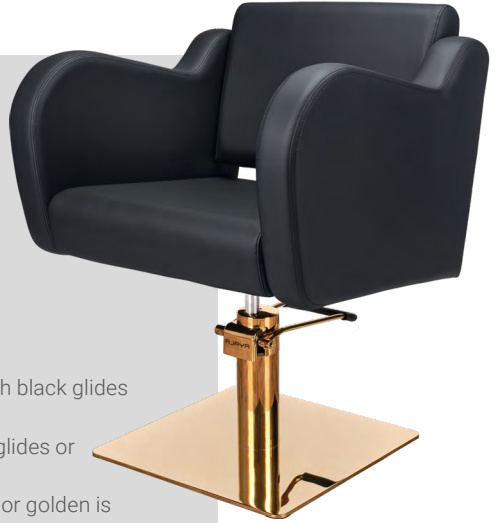

## MAREA STYLING CHAIR

PRICE FROM: **435 €**

- ▶ Black upholstery
- ▶ Hydraulic pump
- ▶ Available with:
  - ▶ Disc base - silver, black or golden
  - ▶ Square base - silver, black or golden
  - ▶ Cross base - silver or black
  - ▶ Pakta base - polished aluminum - with black glides or rubber castors
  - ▶ Star base - silver or black with black glides or rubber castors
- ▶ A version with footrest in black, silver or golden is available for an additional fee

## TECHNO BACKWASH

**798 €**

- ▶ Black upholstery
- ▶ Black plastic casing
- ▶ Black or white basin
- ▶ Silver fittings

## HOLLY B STYLING CHAIR

PRICE FROM: **498 €**

- ▶ Black upholstery
- ▶ Black stitching
- ▶ Hydraulic pump
- ▶ Available with:
  - ▶ Disc base - silver, black or golden
  - ▶ Square base - silver, black or golden
  - ▶ Cross base - silver or black
  - ▶ Pakta base - polished aluminum - with black glides or rubber castors
  - ▶ Star base - silver or black with black glides or rubber castors
- ▶ A version with footrest in black, silver or golden is available for an additional fee