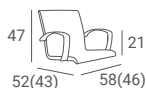

LADY ONE BACKWASH

920 €

- Black upholstery
- Upholstered armrests
- Black plastic casing
- Black or white basin
- Silver fittings