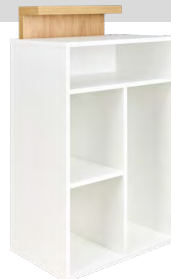

## TINA RECEPTION DESK

**363 €**

- ▶ Body made of white laminated board with a light wood-colored top
- ▶ Body made of black laminated board with a dark concrete-colored top
- ▶ Equipped with 4 shelves