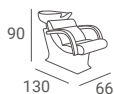

LADY ONE BACKWASH

920 €

- Black upholstery
- Upholstered armrests
- Black plastic casing
- Black or white basin
- Silver fittings