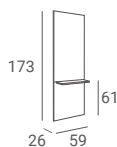

BONA STYLING UNIT

285 €

- Black laminate
- With shelf