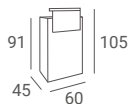

PIK STYLING CHAIR

PRICE FROM: **336 €**

- Black upholstery
- Black metal armrests
- Hydraulic pump
- Available with:
  - Disc base - silver, black or golden
  - Square base - silver, black or golden
  - Cross base - silver or black
  - Pakta base - polished aluminum - with black glides or rubber castors
  - Star base - silver or black with black glides or rubber castors
- A version with footrest in black, silver or golden is available for an additional fee

TINA RECEPTION DESK

363 €

- Body made of white laminated board with a light wood-colored top
- Body made of black laminated board with a dark concrete-colored top
- Equipped with 4 shelves