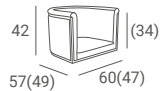

TINA RECEPTION DESK

363 €

- Body made of white laminated board with a light wood-colored top
- Body made of black laminated board with a dark concrete-colored top
- Equipped with 4 shelves