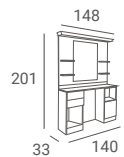

## LEXUS BARBER STYLING UNIT

1 031 €

- ▶ Made of black or venge laminate board
- ▶ Equipped with shelves for cosmetics, open and closed cupboard and drawers
- ▶ Sconce
- ▶ Bulbs are not part of the set