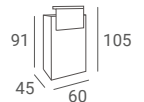

TINA RECEPTION DESK

363 €

- Body made of white laminated board with a light wood-colored top
- Body made of black laminated board with a dark concrete-colored top
- Equipped with 4 shelves