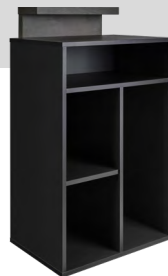

## PIK STYLING CHAIR

PRICE FROM: **336 €**

- ▶ Black upholstery
- ▶ Black metal armrests
- ▶ Hydraulic pump
- ▶ Available with:
  - ▶ Disc base - silver, black or golden
  - ▶ Square base - silver, black or golden
  - ▶ Cross base - silver or black
  - ▶ Pakta base - polished aluminum - with black glides or rubber castors
  - ▶ Star base - silver or black with black glides or rubber castors
- ▶ A version with footrest in black, silver or golden is available for an additional fee

## TINA RECEPTION DESK

**363 €**

- ▶ Body made of white laminated board with a light wood-colored top
- ▶ Body made of black laminated board with a dark concrete-colored top
- ▶ Equipped with 4 shelves