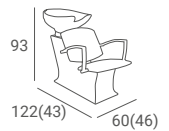

LADY Y PAKO BACKWASH

746 €

- Black upholstery
- Chromed armrests - silver
- Black plastic casing
- Black basin
- Silver fittings