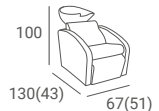

COMFORT BACKWASH

1 294 €

- Black upholstery
- Very comfortable seat
- Black or white basin
- Silver fittings