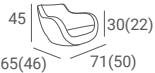

THOMAS P BACKWASH

922 €

- Black or brown upholstery
- Vertical stitching
- Black plastic casing
- Black or white basin
- Silver fittings