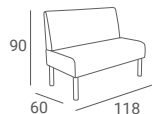

SOFA ANDY

267 €

- Double unit
- Black upholstery
- Fully upholstered
- Very light