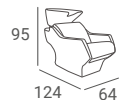

TECHNO P BACKWASH

834 €

- Black upholstery
- Vertical stitching
- Black plastic casing
- Black or white basin
- Silver fittings