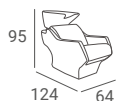

TECHNO BACKWASH

798 €

- Black upholstery
- Black plastic casing
- Black or white basin
- Silver fittings