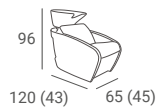

## PARTNER STYLING CHAIR

PRICE FROM: 371 €

- ▶ Black upholstery
- ▶ Silver aluminum armrests
- ▶ Hydraulic pump
- ▶ Available with:
  - ▶ Disc base - silver, black or golden
  - ▶ Square base - silver, black or golden
  - ▶ Cross base - silver or black
  - ▶ Pakta base - polished aluminum - with black glides or rubber castors
  - ▶ Star base - silver or black with black glides or rubber castors
- ▶ A version with a footrest in black, silver or golden is available for an additional fee