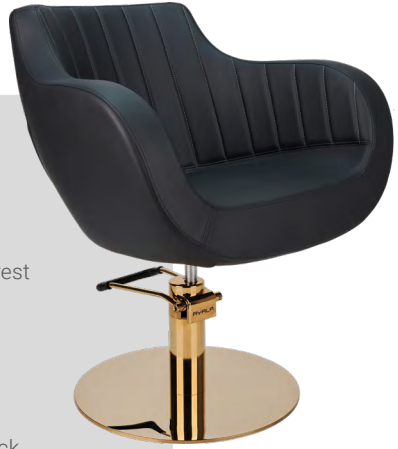

## ZOE STYLING CHAIR

PRICE FROM: 520 €

- ▶ Black upholstery
- ▶ Hydraulic pump
- ▶ Available with:
  - ▶ Disc base - silver, black or golden
  - ▶ Square base - silver, black or golden
  - ▶ Cross base - silver or black
  - ▶ Pakta base - polished aluminum - with black glides or rubber castors
  - ▶ Star base - silver or black with black glides or rubber castors
- ▶ A version with a footrest in black, silver or golden is available for an additional fee

## THOMAS P STYLING CHAIR

PRICE FROM: **617 €**

- ▶ Black upholstery
- ▶ Vertical stitching on the inside of the backrest
- ▶ Hydraulic pump
- ▶ Available with:
  - ▶ Disc base - silver, black or golden
  - ▶ Square base - silver, black or golden
  - ▶ Cross base - silver or black
  - ▶ Pakta base - polished aluminum - with black glides or rubber castors
  - ▶ Star base - silver or black with black glides or rubber castors
- ▶ A version with a footrest in black, silver or golden is available for an additional fee