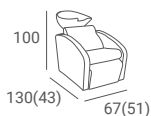

COMFORT BACKWASH

1 294 €

- Black upholstery
- Very comfortable seat
- Black or white basin
- Silver fittings